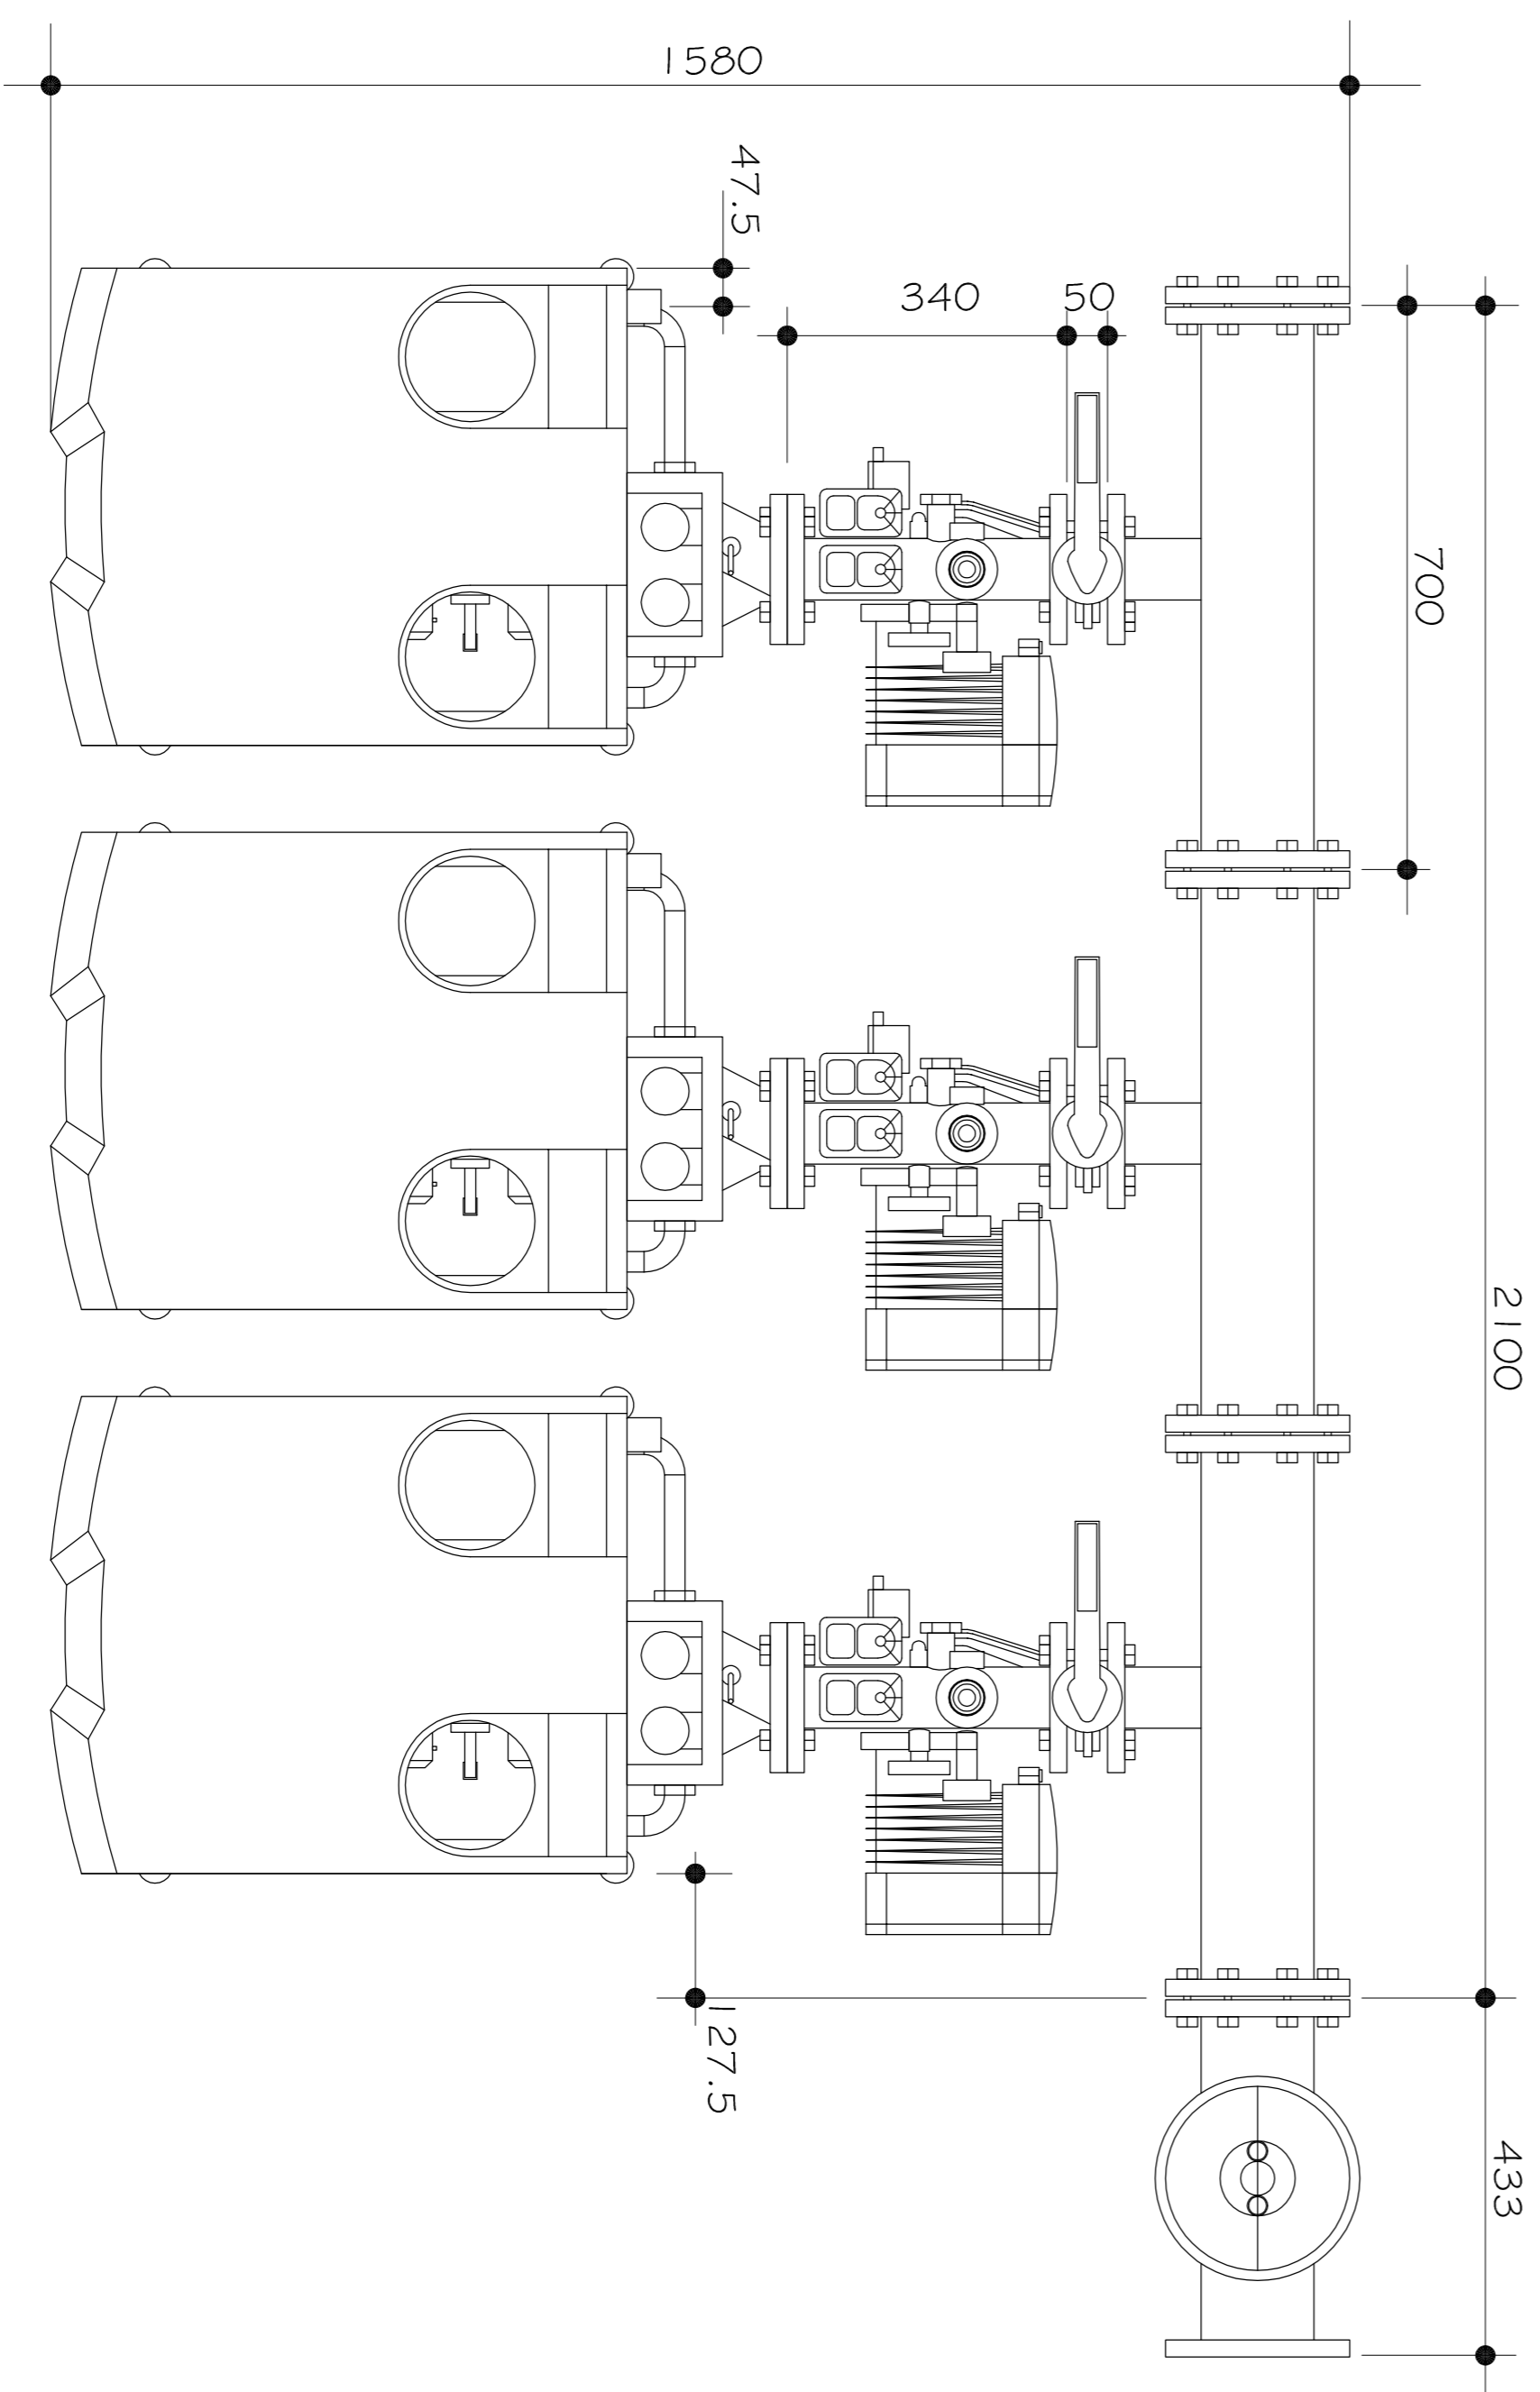

REV	DATE	REVISION

GEMTEX
HEATING SOLUTIONS LTD
65 Bosport Business Centre
Aviation Business park
Enterprise Close, Christchurch, BH23 6NX
Tel: 01265 587 800, Email: info@gemtex.co.uk, Web: www.gemtex.co.uk

CLIENT	
PROJECT	

TITLE	3 No MYDENS T BOLLERS

DESIGNED BY		CHECKED BY		DATE	JAN. 2019	SCALE	N.I.T.S.
DRAWING No: GT - MY-T - 03							
DRAWING STATUS