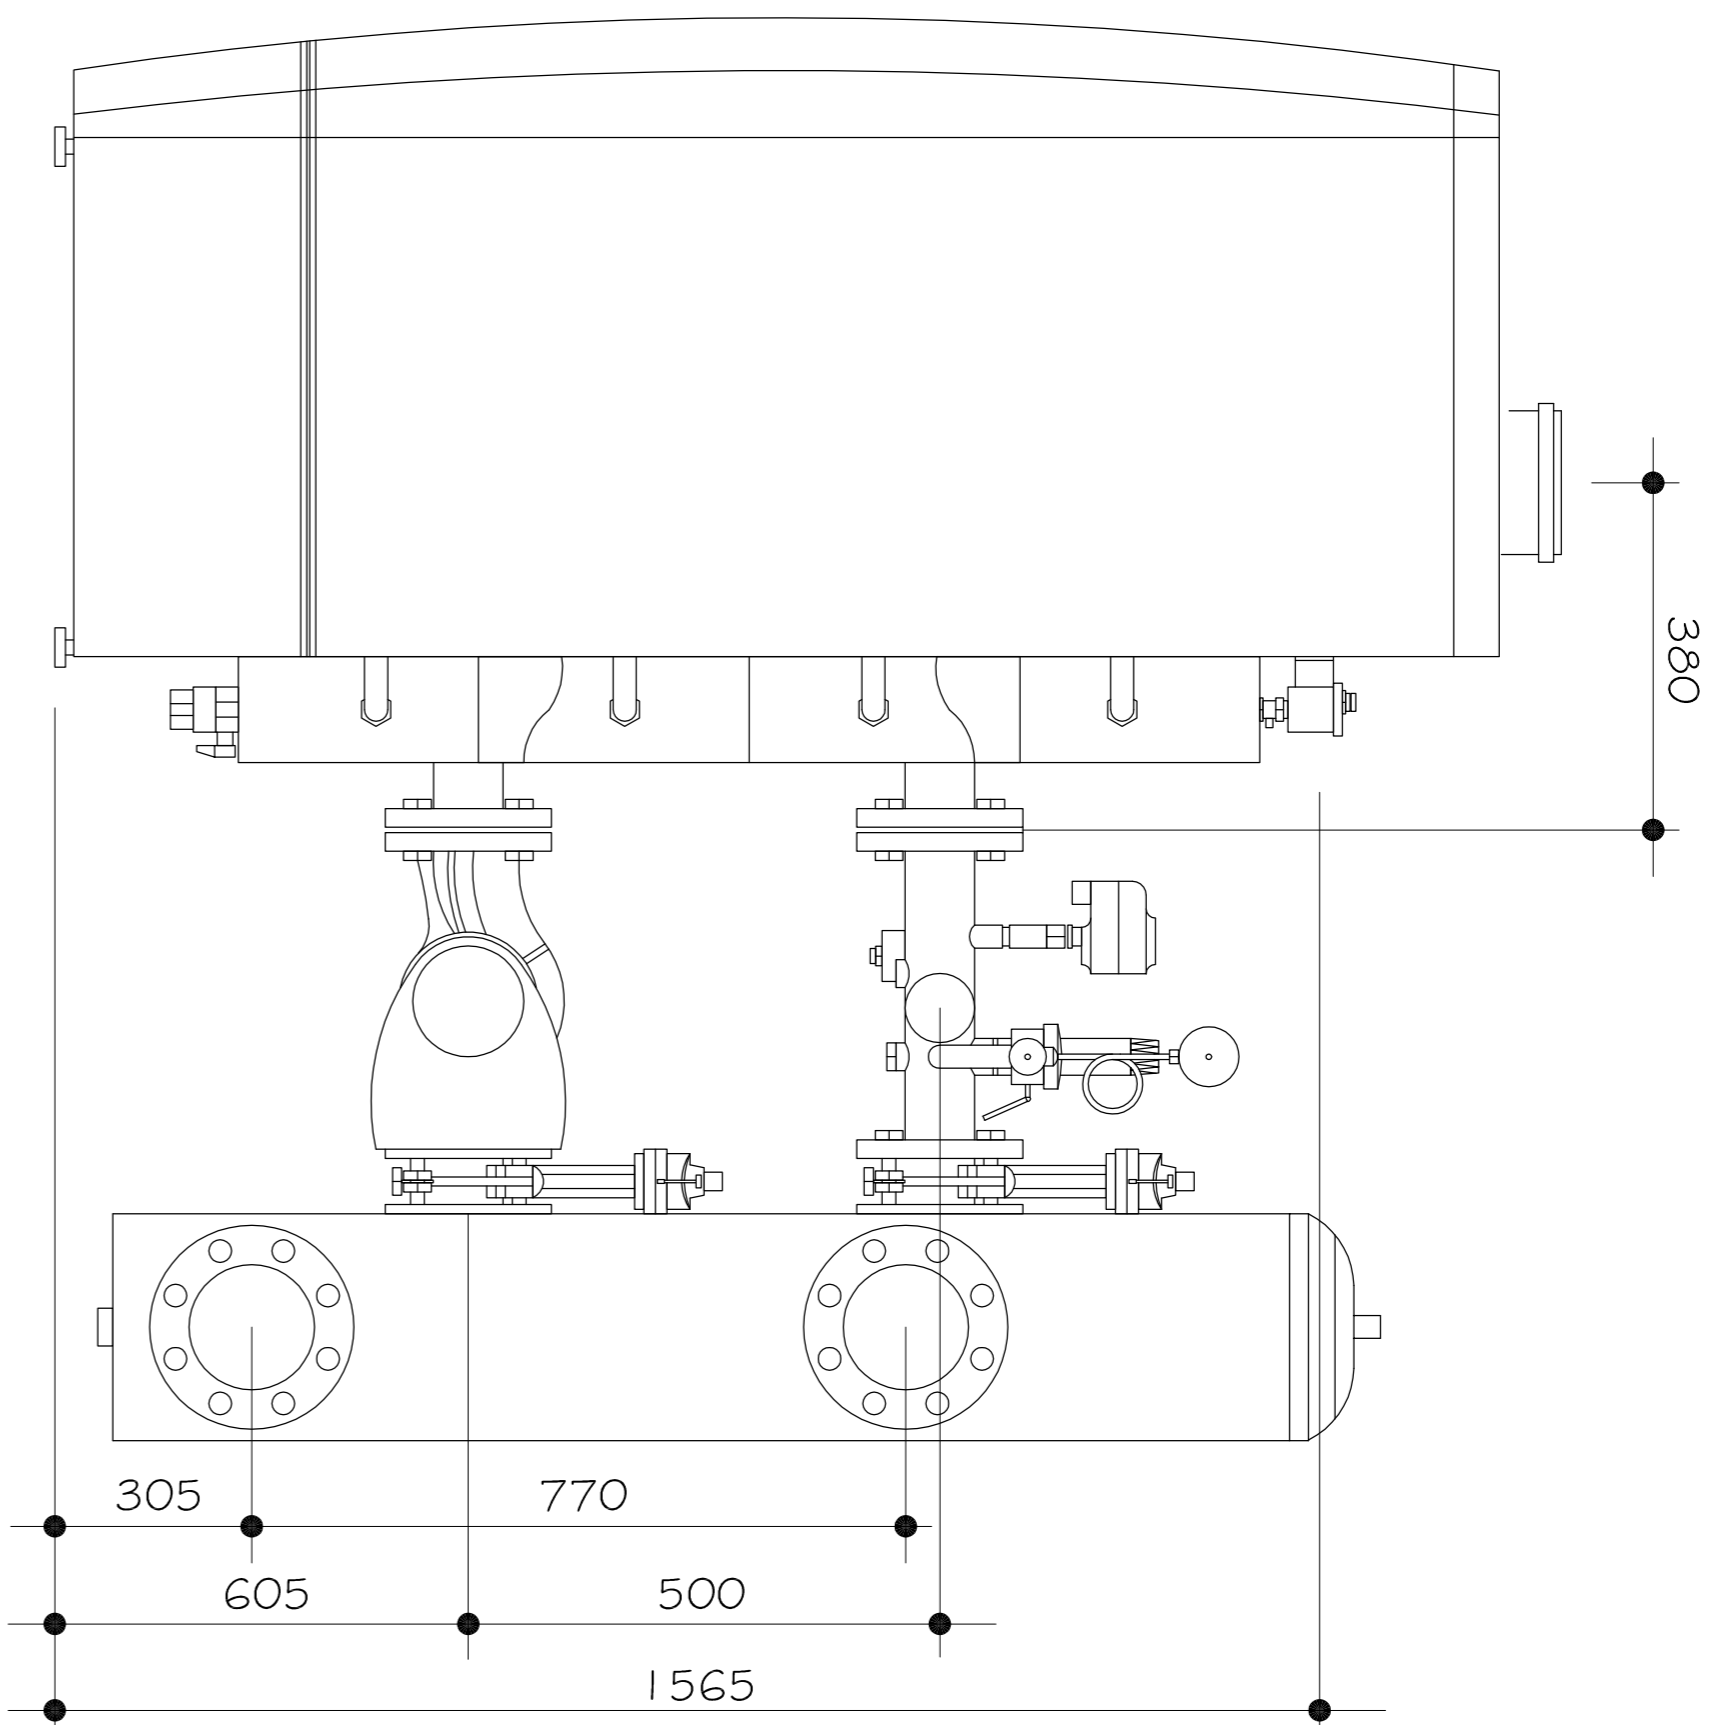

REV	DATE	REVISION

GEMTEX
HEATING SOLUTIONS LTD
65 Bosport Business Centre
Aviation Business park
Enterprise Close, Christchurch, BH23 6NX
Tel: 01265 587 800, Email: info@gemtex.co.uk, Web: www.gemtex.co.uk

CLIENT	
PROJECT	

TITLE	3 No MYDENS T BOLLERS

DESIGNED BY		CHECKED BY		DATE	JAN. 2019	SCALE	N.I.T.S.
DRAWING No: GT - MY-T - 03							
DRAWING STATUS