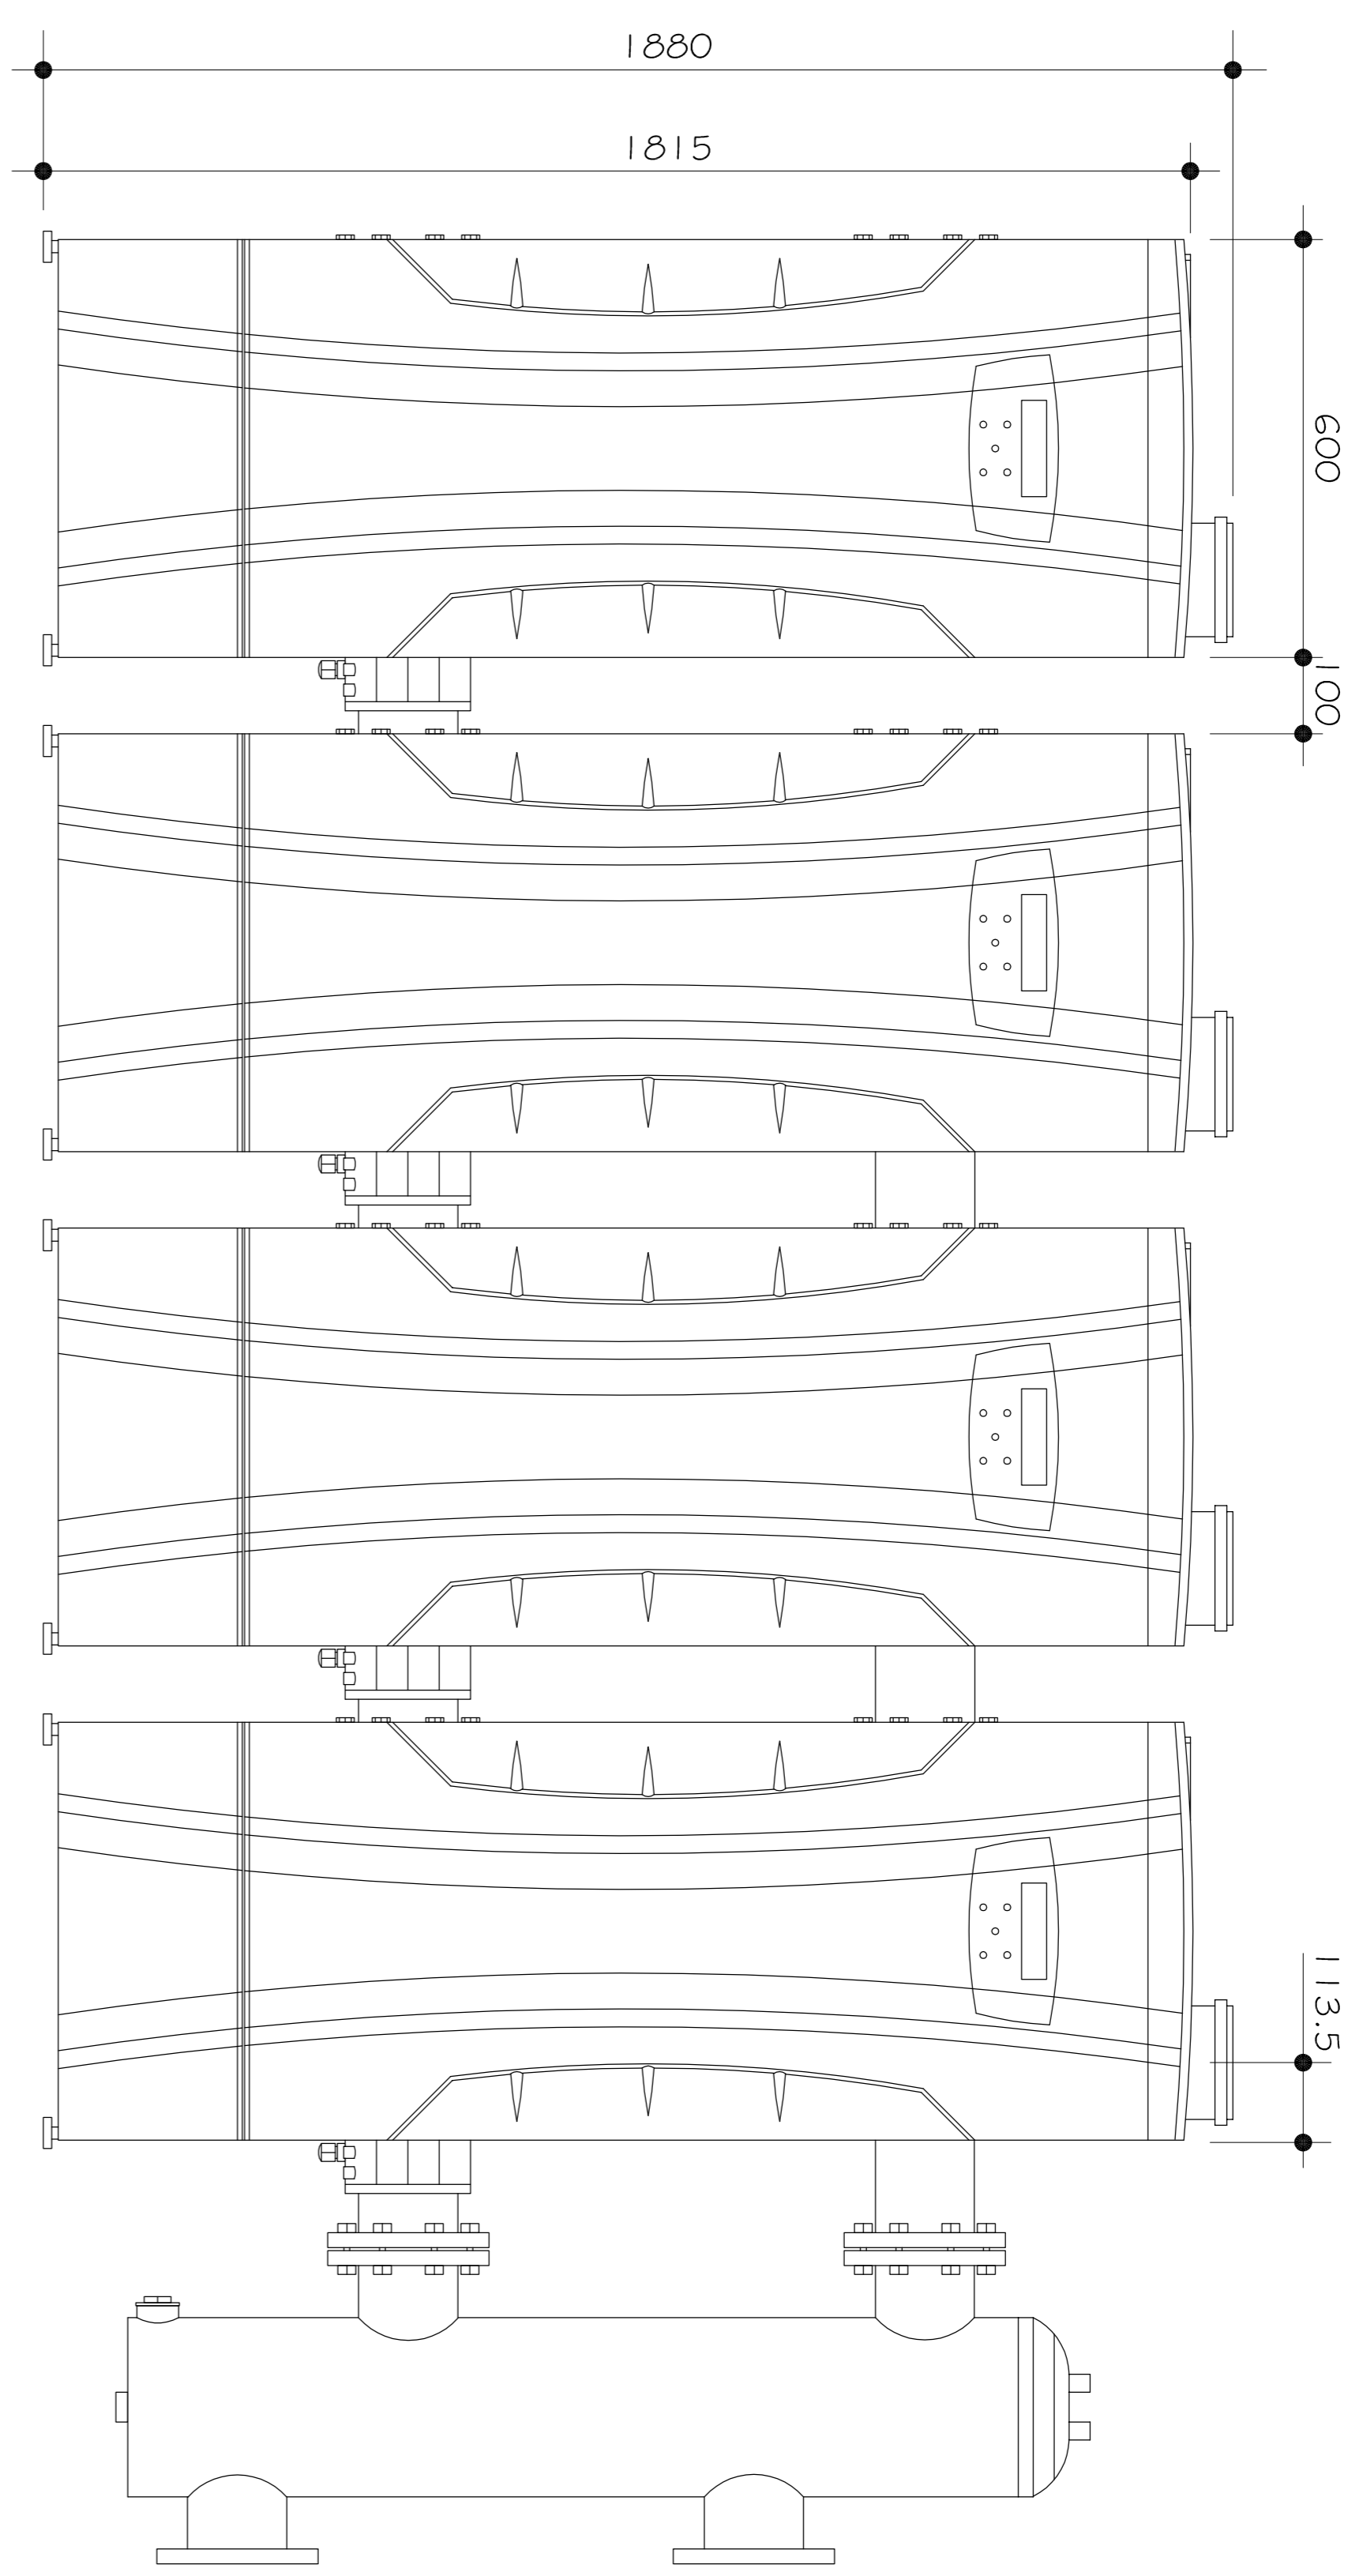

CLIENT	
PROJECT	

TITLE	3 No MYDENS T BOLLERS
-------	-----------------------

DESIGNED BY		CHECKED BY		DATE	JAN. 2019	SCALE	N.I.T.S.
DRAWING No: GT - MY-T - 03							
DRAWING STATUS							

REV	DATE	REVISION