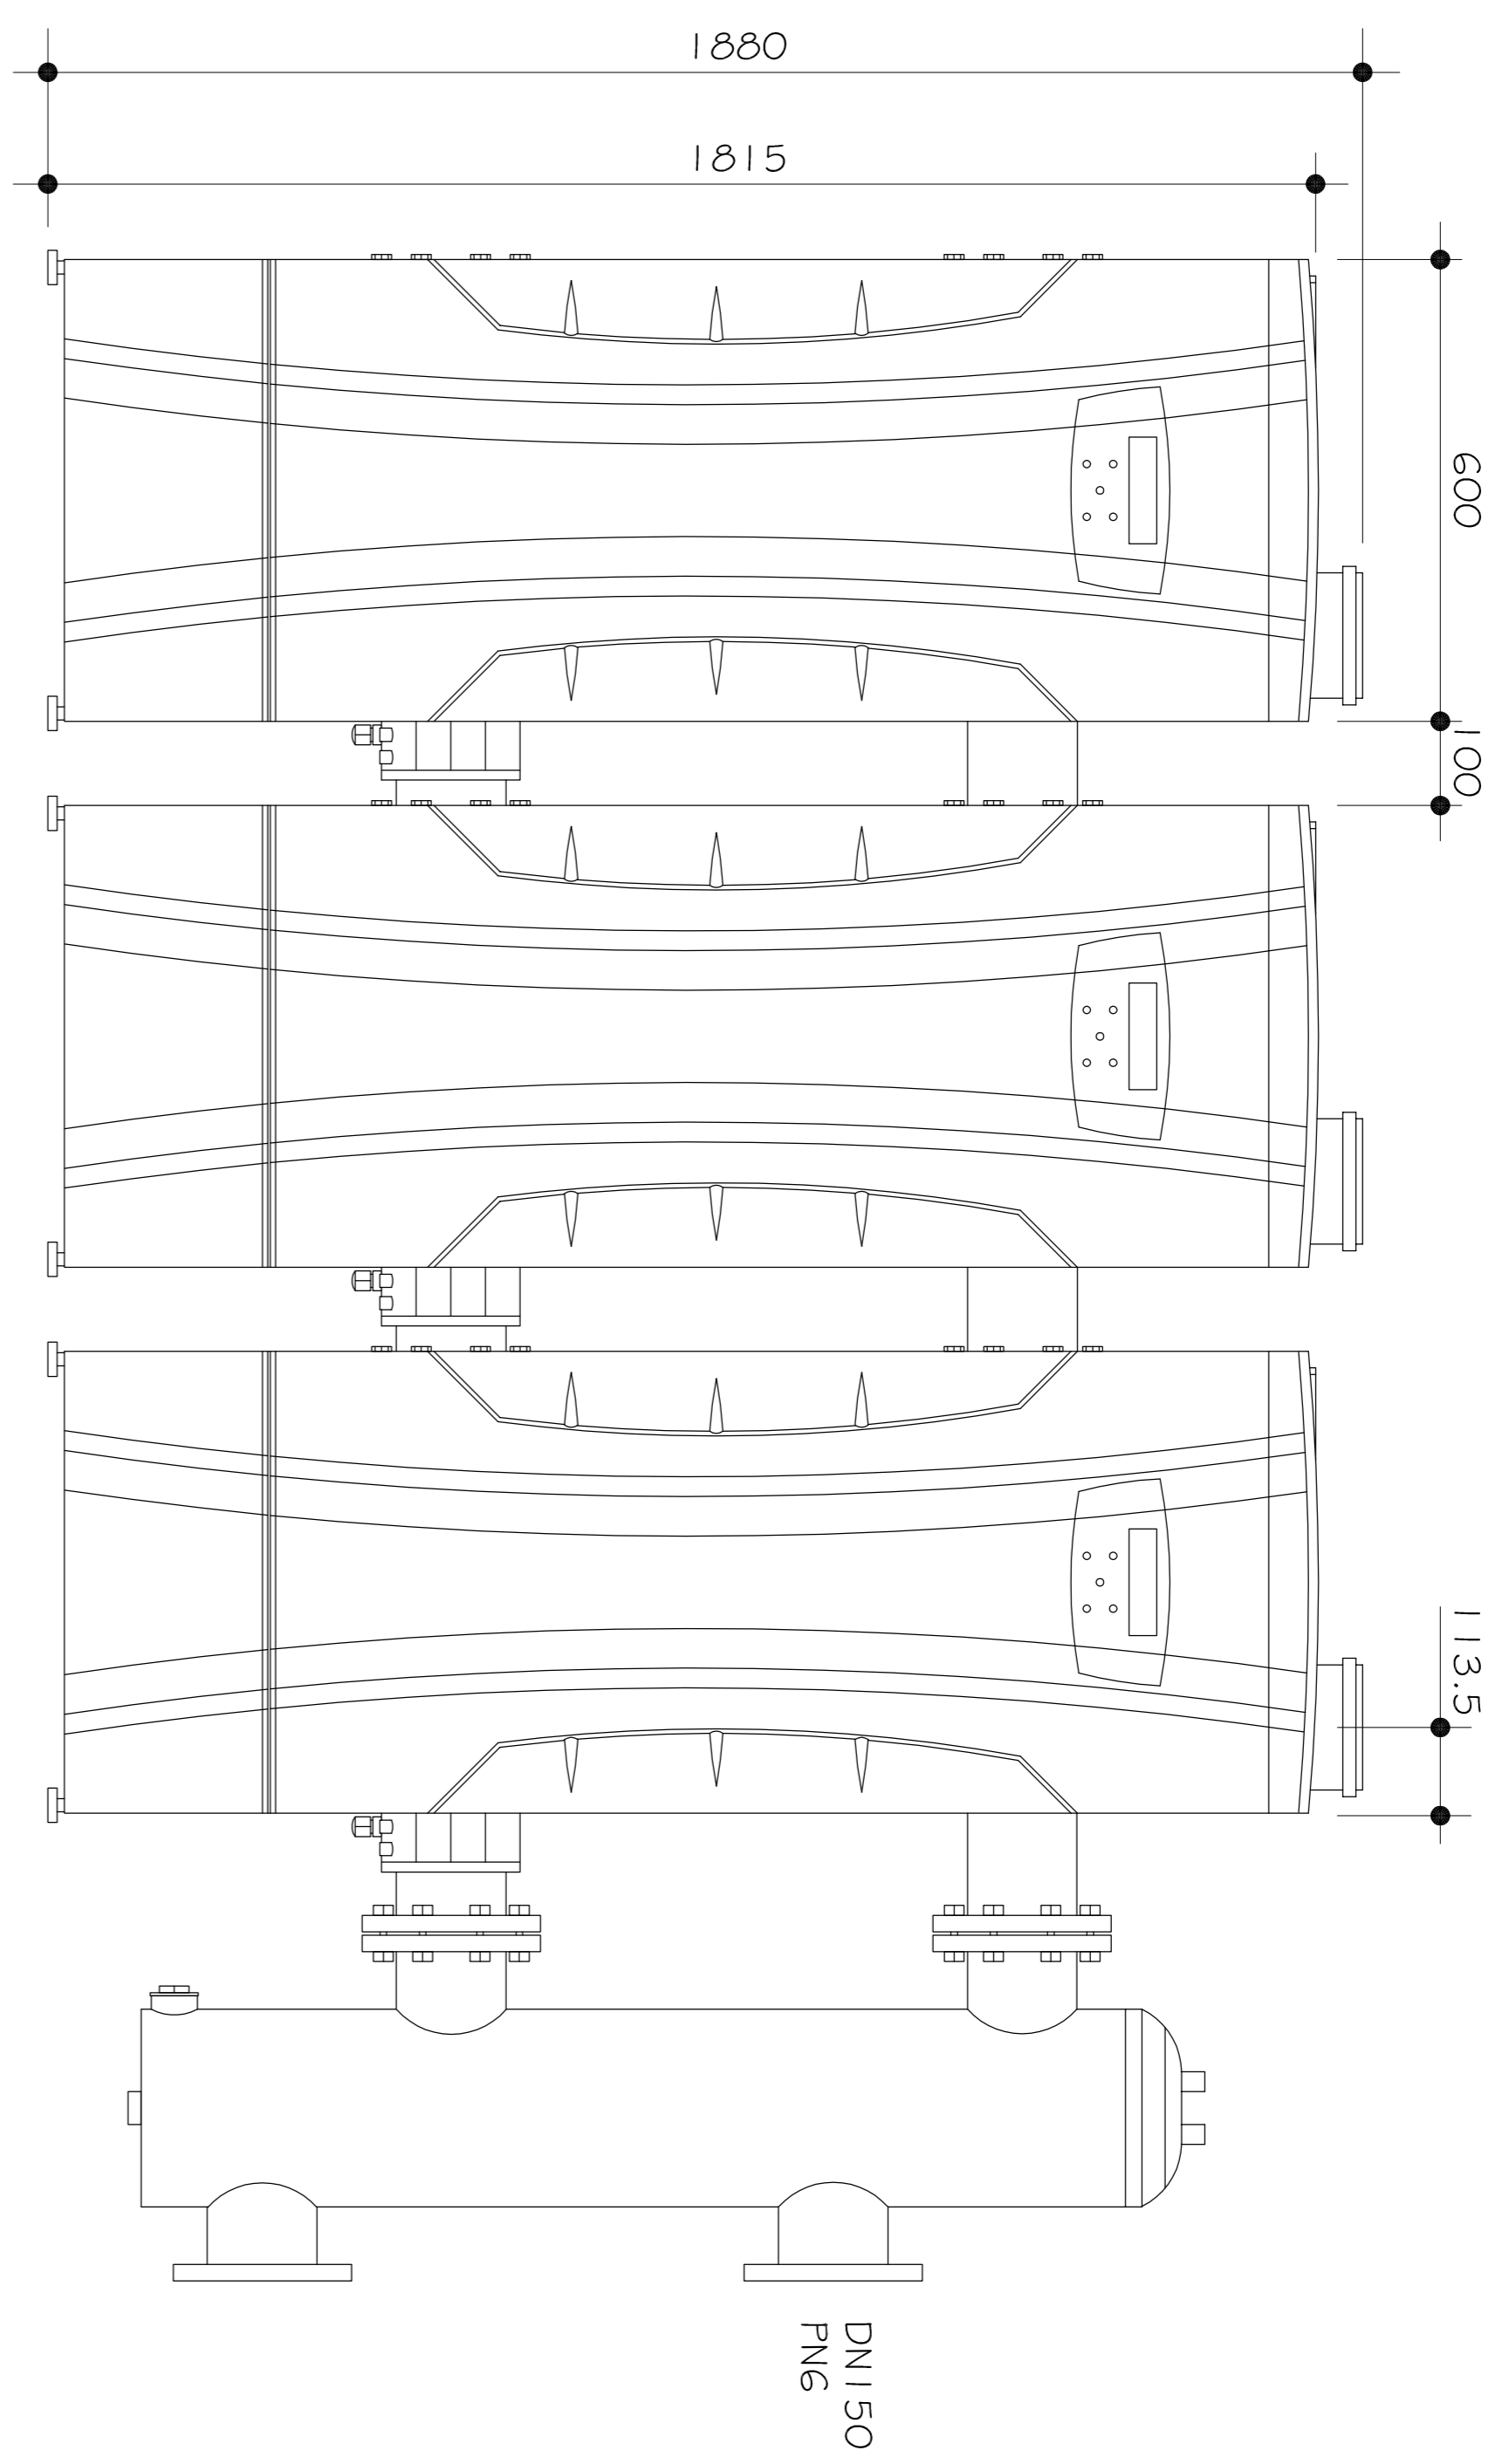

REV	DATE	REVISION

GEMTEX
HEATING SOLUTIONS LTD
65 Bosport Business Centre
Aviation Business park
Enterprise Close, Christchurch, BH23 6NX
Tel: 01265 587 800, Email: info@gemtex.co.uk, Web: www.gemtex.co.uk

CLIENT	
PROJECT	

TITLE	3 No MYDENS T BOLLERS

DESIGNED BY		CHECKED BY		DATE	JAN. 2019	SCALE	N.I.T.S.
DRAWING No: GT - MY-T - 03							
DRAWING STATUS