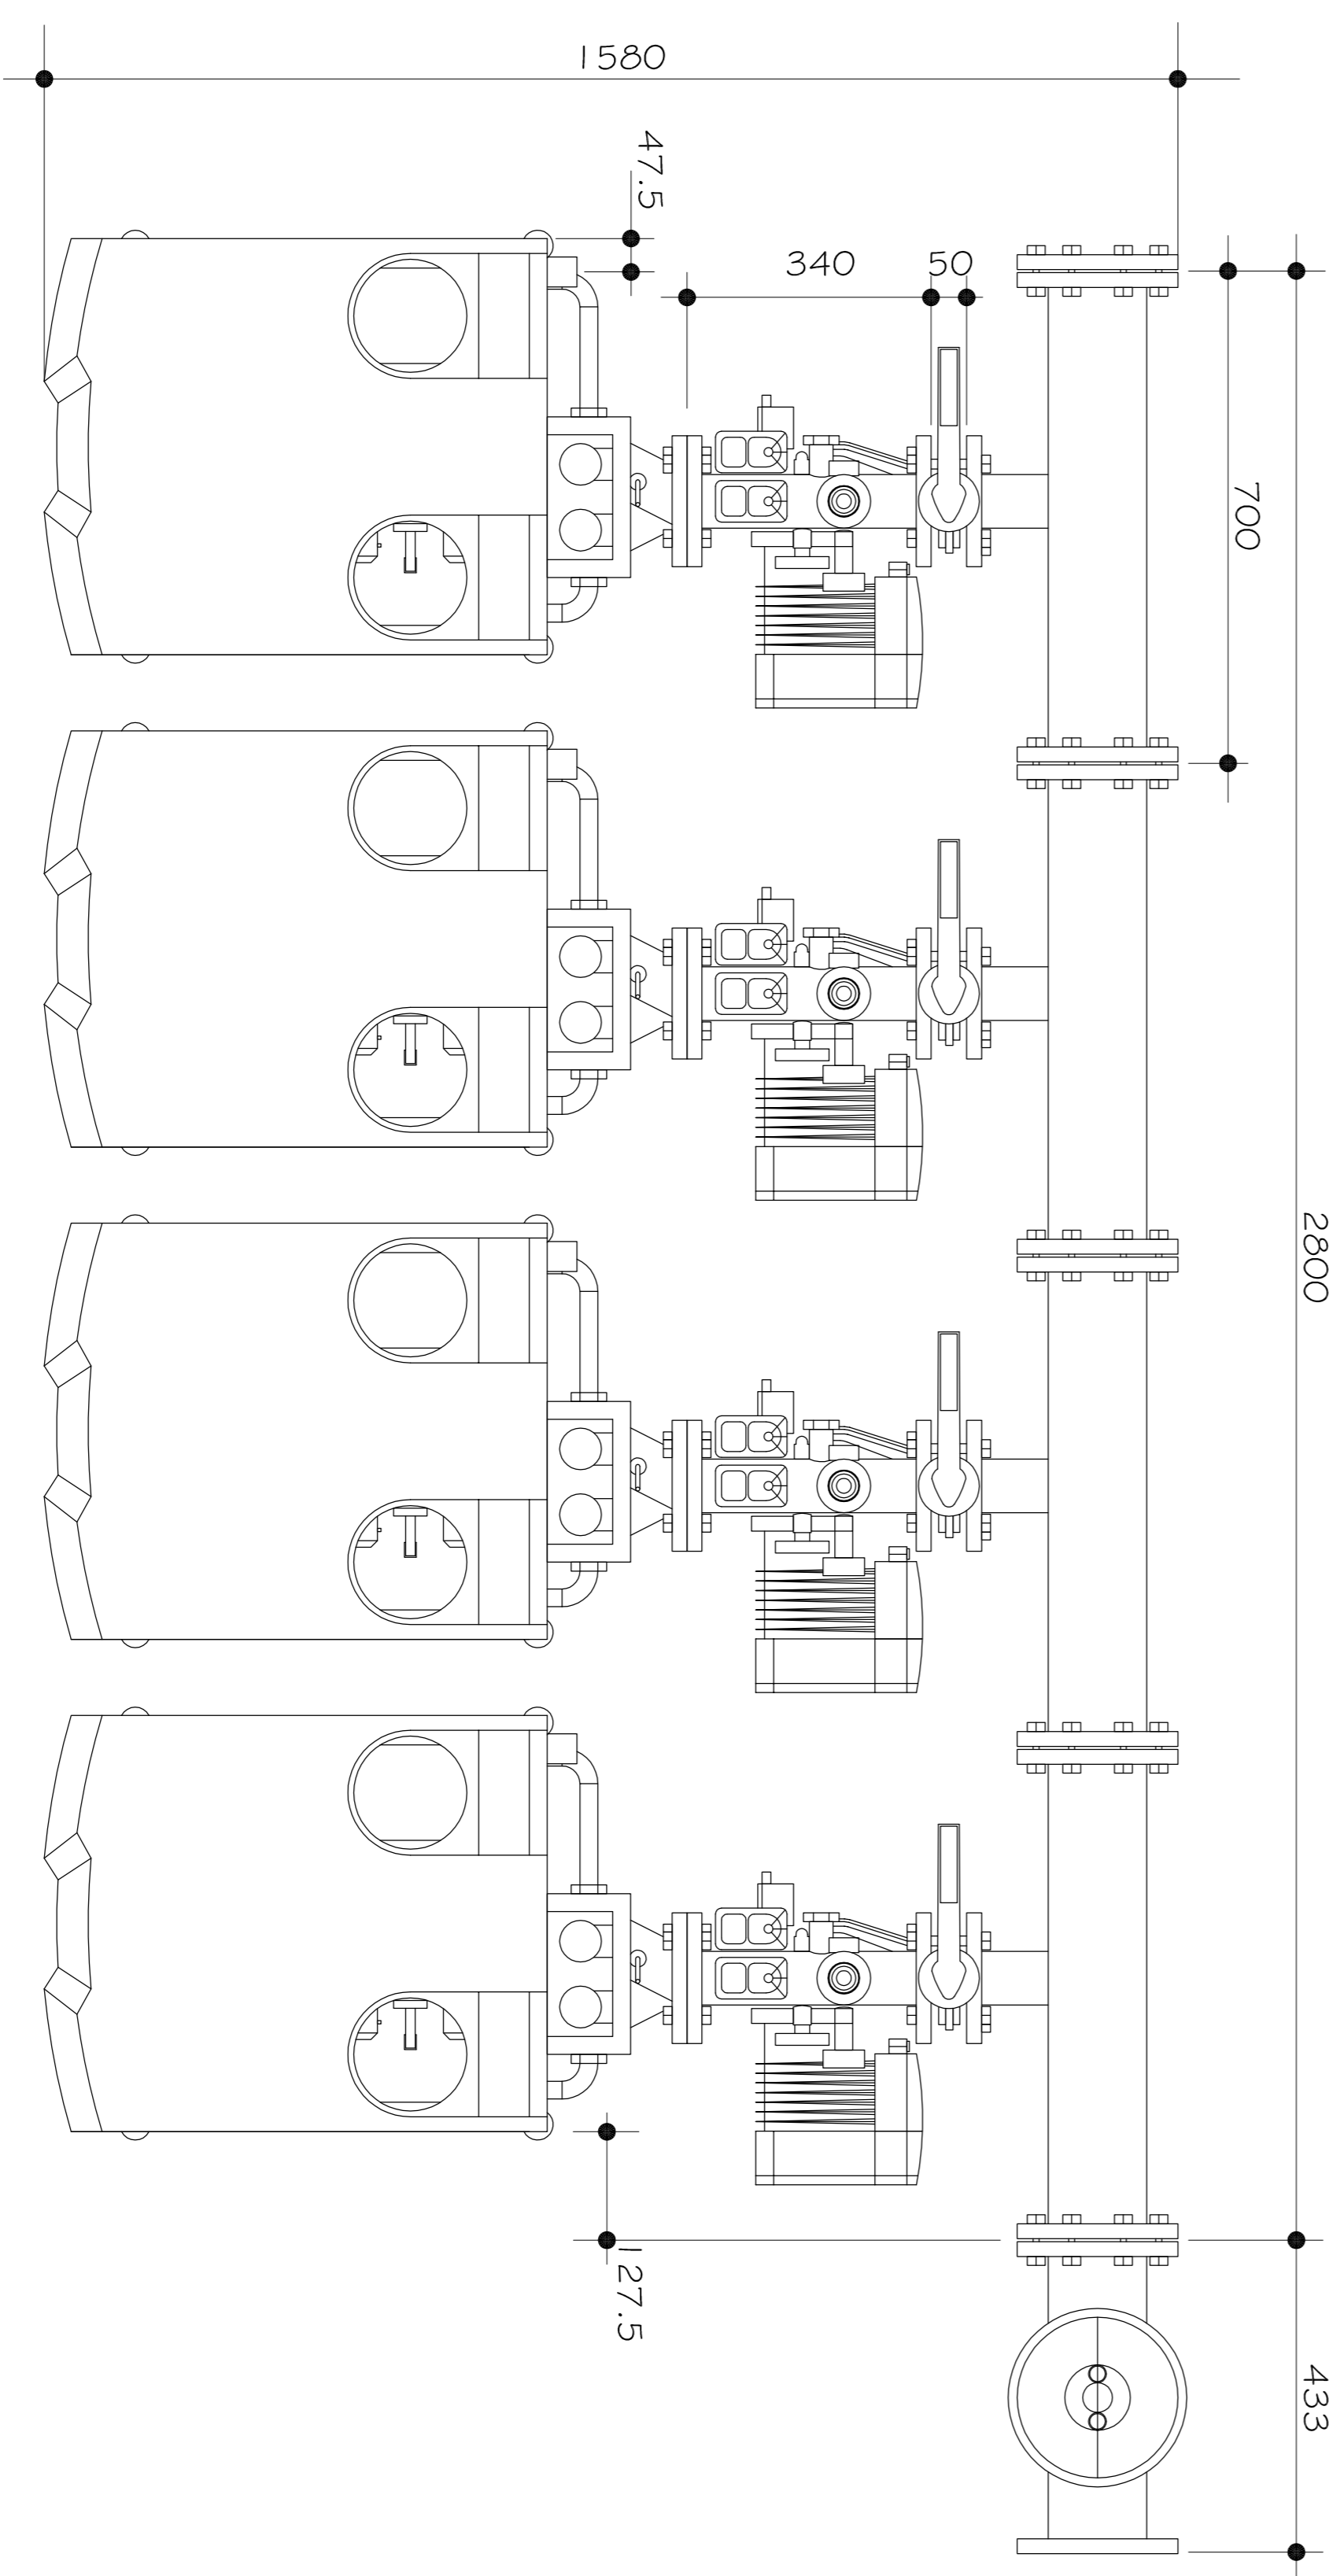

CLIENT	
PROJECT	

TITLE	3 No MYDENS T BOLLERS
-------	-----------------------

DESIGNED BY		CHECKED BY		DATE	JAN. 2019	SCALE	N.I.T.S.
DRAWING No: GT - MY-T - 03							
DRAWING STATUS							

REV	DATE	REVISION