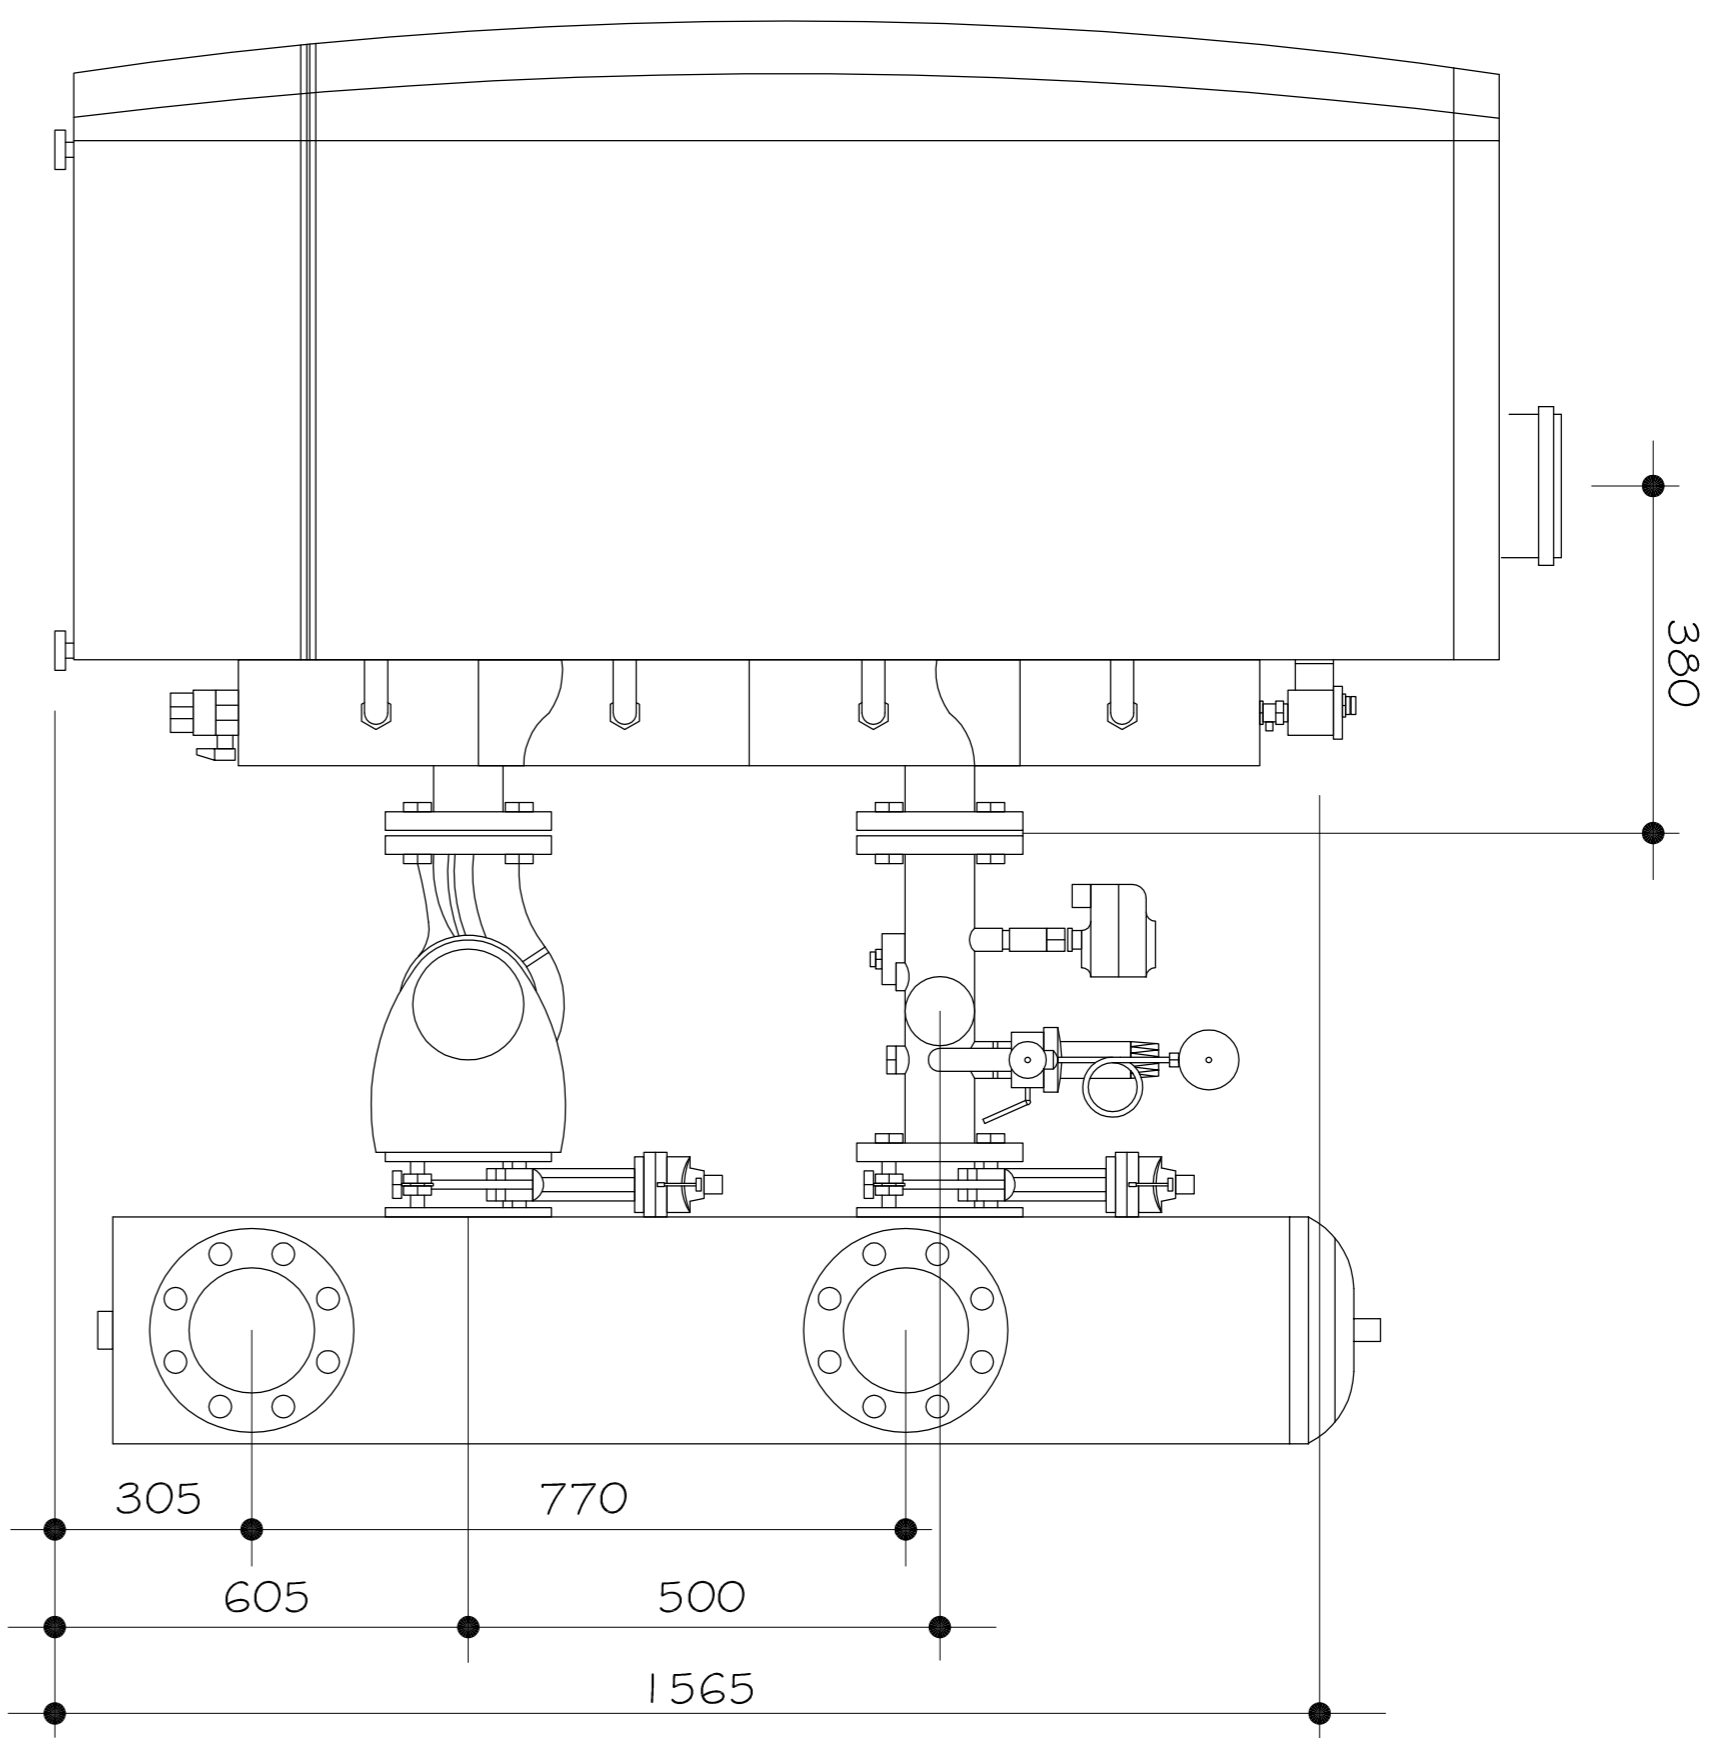

CLIENT	
PROJECT	

TITLE	3 No MYDENS T BOLLERS
-------	-----------------------

DESIGNED BY		CHECKED BY		DATE	JAN. 2019	SCALE	N.I.T.S.
DRAWING No: GT - MY-T - 03							
DRAWING STATUS							

REV	DATE	REVISION